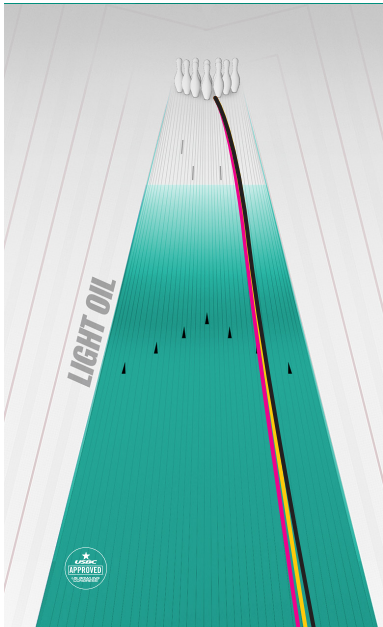

**STORM**

**ICE™**

**GREAT FOR PICKING UP SPARES**

COVERSTOCK: Hybrid Polyester  
 WEIGHT BLOCK: Traditional 3-Piece Core  
 FACTORY FINISH: 3500-grit Polished  
 BALL COLOR: Ocean Blue/ White

	16 lb	15 lb	14 lb	13 lb	12 lb
<b>RG</b>	2.68	2.69	2.69	2.71	2.72
<b>DIFF</b>	.006	.006	.006	.005	.005

Available in 10-16 Lbs.

Recommended Cleaner

SCAN ME

**STORM**

**ICE™**

**GREAT FOR PICKING UP SPARES**

COVERSTOCK: Hybrid Polyester  
 WEIGHT BLOCK: Traditional 3-Piece Core  
 FACTORY FINISH: 3500-grit Polished  
 BALL COLOR: Ocean Blue/ White