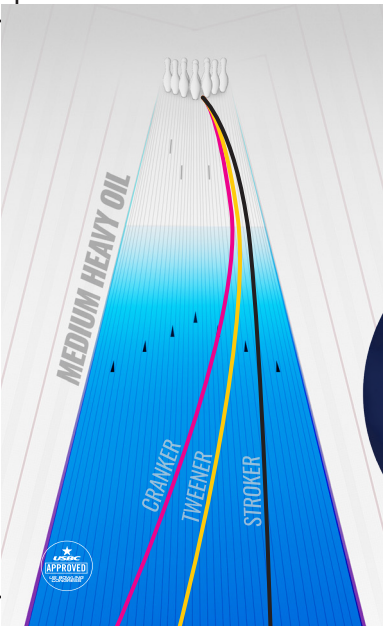

# !Q™ TOUR EDITION

Craft inspired. Tour validated. The !Q Tour brings a new level of versatility to the table. One of the most forgiving shapes ever created, the C3 Centripetal Control Core benefits any bowler on any condition. The proven R2S solid coverstock ensures great traction and performance.

- 4000-grit Abralon® • R2S™ Solid Reactive • C3™ Centripetal Control Core

16 lb	15 lb	14 lb	13 lb	12 lb	
2.49	2.49	2.54	2.59	2.65	RG
.035	.029	.034	.045	.035	DIFF

**SMELL ME!**  
APPLE CRISP