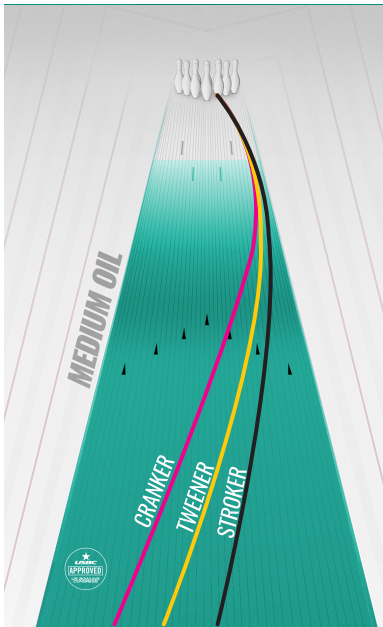

STORM

!Q™ TOUR 78/U

COMPLIANT WITH PBA 78 HARDNESS SPECIFICATIONS FOR URETHANE

COVERSTOCK: Controll™ 78 Solid Urethane
 WEIGHT BLOCK: C³™ Centripetal Control Core
 FACTORY FINISH: 500-grit Abralon®
 BALL COLOR: Crimson

	16 lb	15 lb	14 lb	13 lb	12 lb
RG	2.49	2.49	2.54	2.59	2.65
DIFF	.035	.029	.034	.045	.035

Recommended
Cleaner

SCAN ME

STORM

!Q™ TOUR 78/U

COMPLIANT WITH PBA 78 HARDNESS SPECIFICATIONS FOR URETHANE

COVERSTOCK: Controll™ 78 Solid Urethane
 WEIGHT BLOCK: C³™ Centripetal Control Core
 FACTORY FINISH: 500-grit Abralon®
 BALL COLOR: Crimson