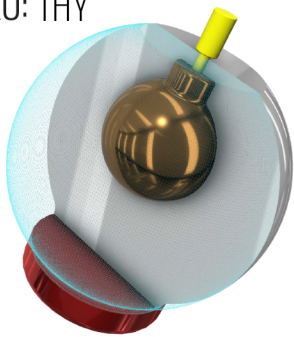

STORM

THE BOWLER'S COMPANY™

HY-ROAD™ PEARL

COVERSTOCK: R2S™ Pearl Reactive

WEIGHT BLOCK: Inverted Fe² Technology™

FACTORY FINISH: Reacta Gloss™

BALL COLOR: Blue/Purple

FLARE POTENTIAL: Medium-High

FRAGRANCE: Grape Punch

WEIGHTS: 12-16 lbs.

SKU: THY

14-16 lb.

12, 13 lb.

LBS

RG

DIFF