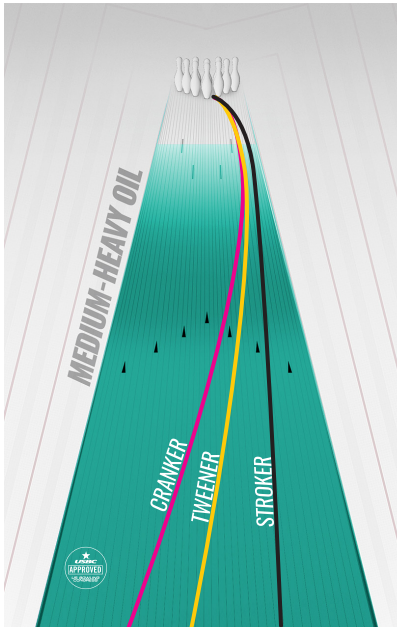

STORM

SUMMIT™

SMELL ME! SNICKERDOODLE

COVERSTOCK: TX-23™ Hybrid Reactive
 WEIGHT BLOCK: Centripetal™ HD-AI Core
 FACTORY FINISH: 3000-grit Abralon®
 BALL COLOR: Blue/Gold/Silver

	16 lb	15 lb	14 lb	13 lb	12 lb
RG	2.46	2.46	2.46	2.59	2.65
DIFF	.056	.056	.056	.045	.035

Recommended
Cleaner

SCAN ME

STORM

SUMMIT™

SMELL ME! SNICKERDOODLE

COVERSTOCK: TX-23™ Hybrid Reactive
 WEIGHT BLOCK: Centripetal™ HD-AI Core
 FACTORY FINISH: 3000-grit Abralon®
 BALL COLOR: Blue/Gold/Silver