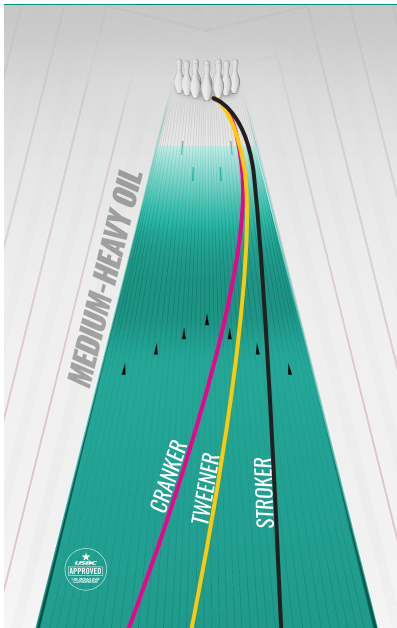

SUMMIT™ PEAK

SMELL ME! *Apple Kiwi Pie*

COVERSTOCK: TX-23™ Pearl Reactive
 WEIGHT BLOCK: Centripetal™ HD-AI Core
 FACTORY FINISH: Reacta Gloss™
 BALL COLOR: Goldenrod/Mint/Iridium

| | 16 lb | 15 lb | 14 lb | 13 lb | 12 lb |
|------|-------|-------|-------|-------|-------|
| RG | 2.46 | 2.46 | 2.46 | 2.59 | 2.65 |
| DIFF | .056 | .056 | .056 | .045 | .035 |

Recommended
Cleaner

SCAN ME

SUMMIT™ PEAK

SMELL ME! *Apple Kiwi Pie*

COVERSTOCK: TX-23™ Pearl Reactive
 WEIGHT BLOCK: Centripetal™ HD-AI Core
 FACTORY FINISH: Reacta Gloss™
 BALL COLOR: Goldenrod/Mint/Iridium